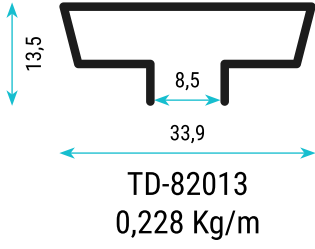

Sunta ve Kanallı Pano Raf Profilleri

Furniture and Shelf Decoration Profiles