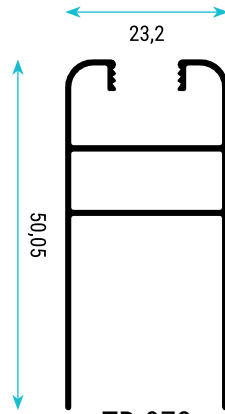

Shop Designs

Ray Dolap Profilleri

Furniture Sliding Door Profiles

TD-976
0,447 Kg/m
Üst Ray / Upper Rail

TD-978
0,393 Kg/m
Alt Bağlantı
Lower Connect Profile

TD-977
0,233 Kg/m
Erkek Alt Ray / Beta Lower Rail Profile