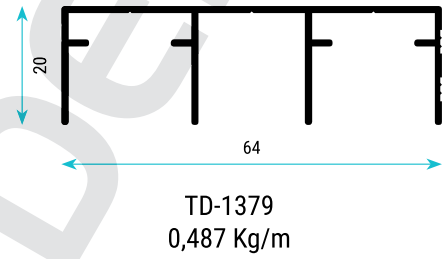

TD-1333
0,440 Kg/m
Geniş Kulp / Wide Handle Profile

Ray Dolap Profilleri

Furniture Sliding Door Profiles

Sürgü Ray Profilleri

Sliding Rail Profiles

Sürgülü Cam ve Kapı Profilleri

Sliding Glaze and Door Profiles