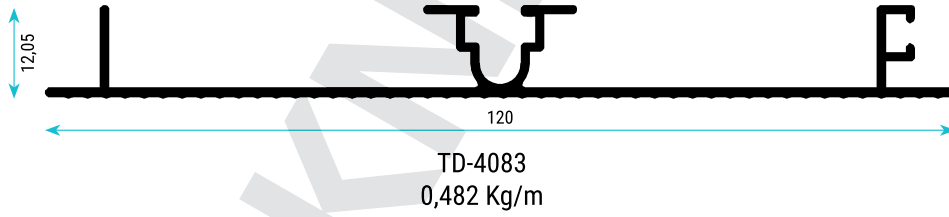

Mutfak Baza Profilleri

Kitchen Bottom Coverings