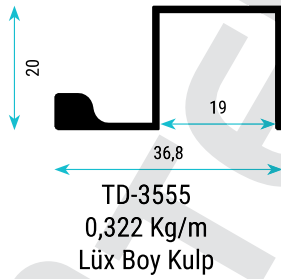

TD-1333
0,440 Kg/m
Geniş Kulp / Wide Handle Profile

Ray Dolap Profilleri

Furniture Sliding Door Profiles

Sürgü Ray Profilleri

Sliding Rail Profiles

Sürgülü Cam ve Kapı Profilleri

Sliding Glaze and Door Profiles