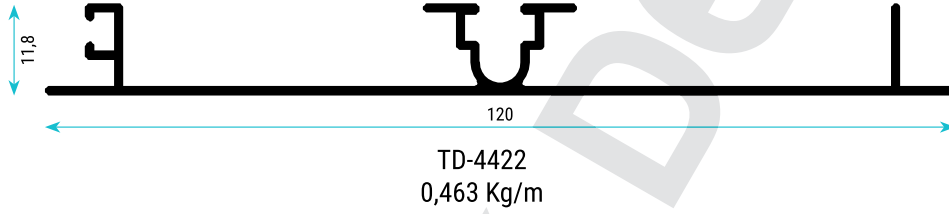

Mutfak Baza Profilleri

Kitchen Bottom Coverings