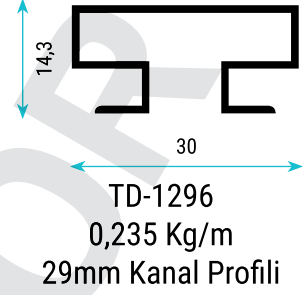

Sunta ve Kanallı Pano Raf Profilleri

Furniture and Shelf Decoration Profiles