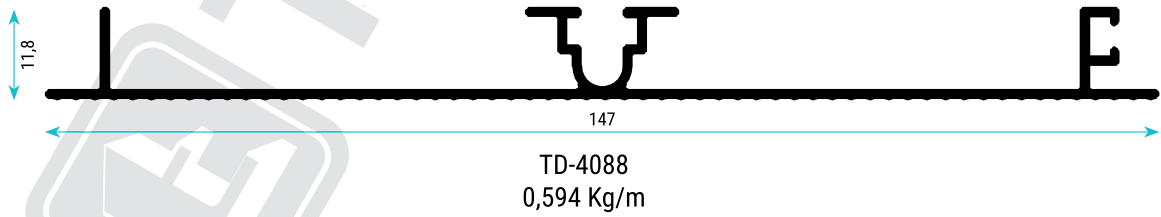

Mutfak Baza Profilleri

Kitchen Bottom Coverings