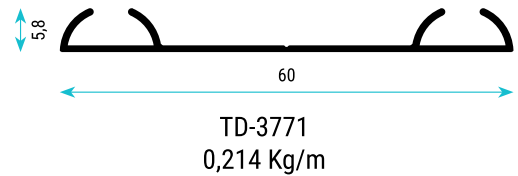

TD-1333
0,440 Kg/m
Geniş Kulp / Wide Handle Profile

Ray Dolap Profilleri

Furniture Sliding Door Profiles

Sürgü Ray Profilleri

Sliding Rail Profiles

Sürgülü Cam ve Kapı Profilleri

Sliding Glaze and Door Profiles