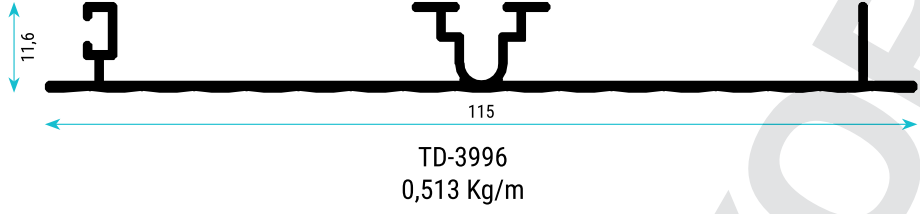

Mutfak Baza Profilleri

Kitchen Bottom Coverings