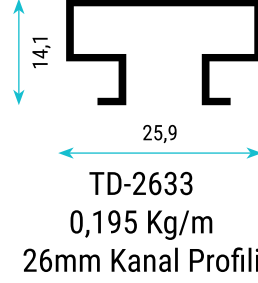

Sunta ve Kanallı Pano Raf Profilleri

Furniture and Shelf Decoration Profiles