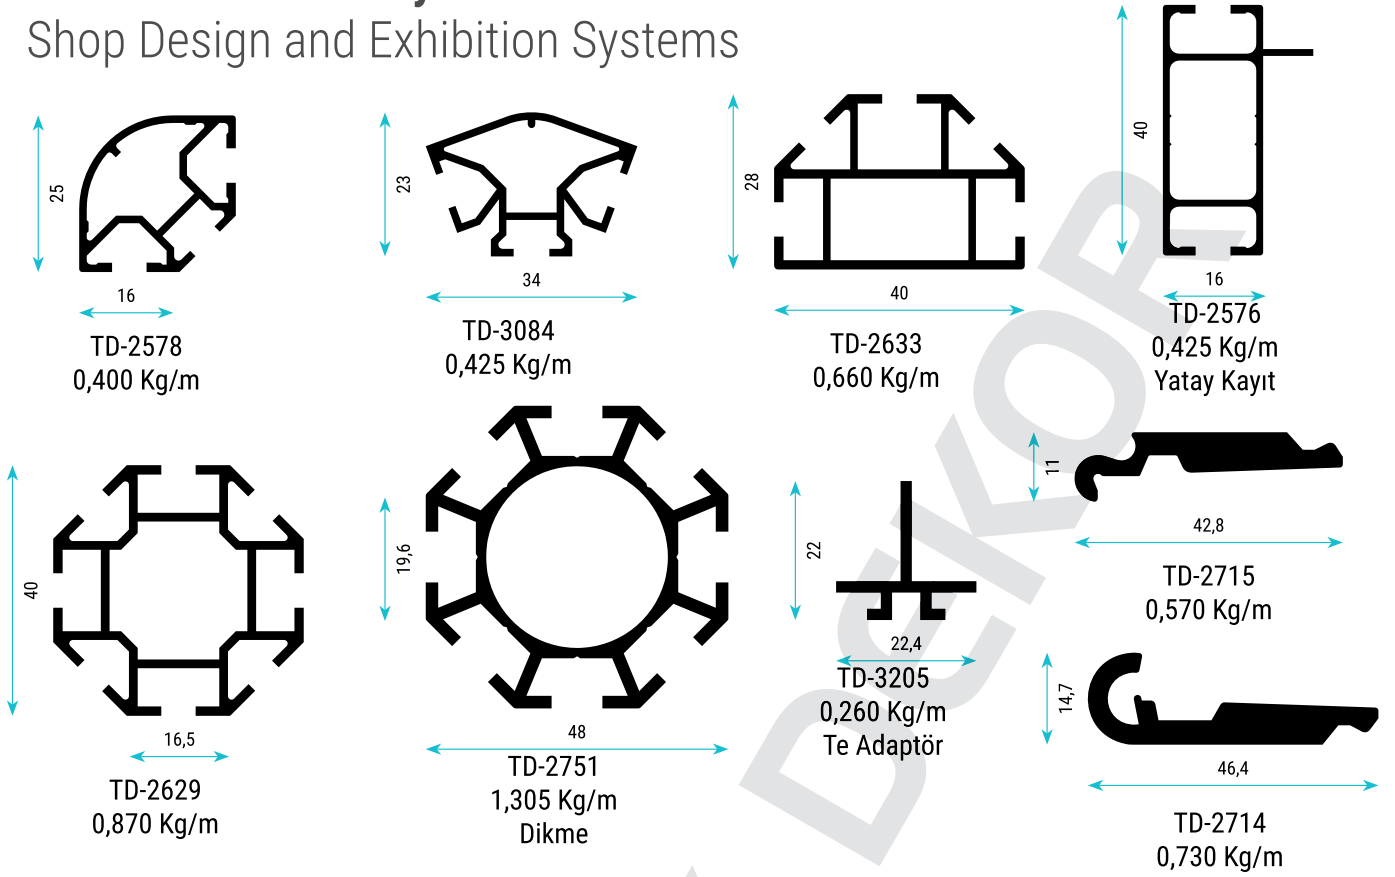

Banko ve Fuar Dizayn Profilleri

Shop Design and Exhibition Systems