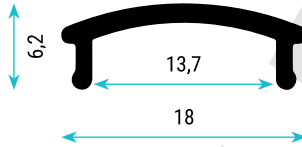

LED Işık Profilleri

LED Light Profiles and Accesories

TD-013
PVC