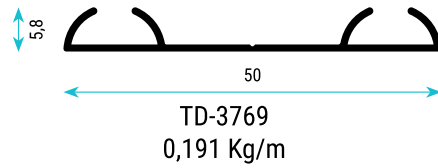

TD-1333
0,440 Kg/m
Geniş Kulp / Wide Handle Profile

Ray Dolap Profilleri

Furniture Sliding Door Profiles

Sürgü Ray Profilleri

Sliding Rail Profiles

Sürgülü Cam ve Kapı Profilleri

Sliding Glaze and Door Profiles