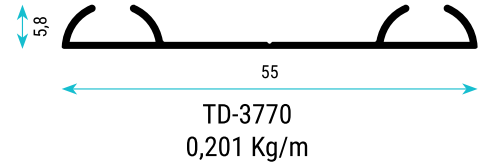

TD-1333
0,440 Kg/m
Geniş Kulp / Wide Handle Profile

Ray Dolap Profilleri

Furniture Sliding Door Profiles

Sürgü Ray Profilleri

Sliding Rail Profiles

Sürgülü Cam ve Kapı Profilleri

Sliding Glaze and Door Profiles