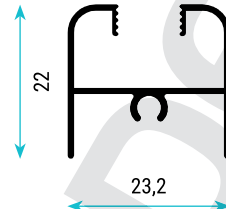

TD-975
0,220 Kg/m
Üst Bağlantı
Upper Connect Profile